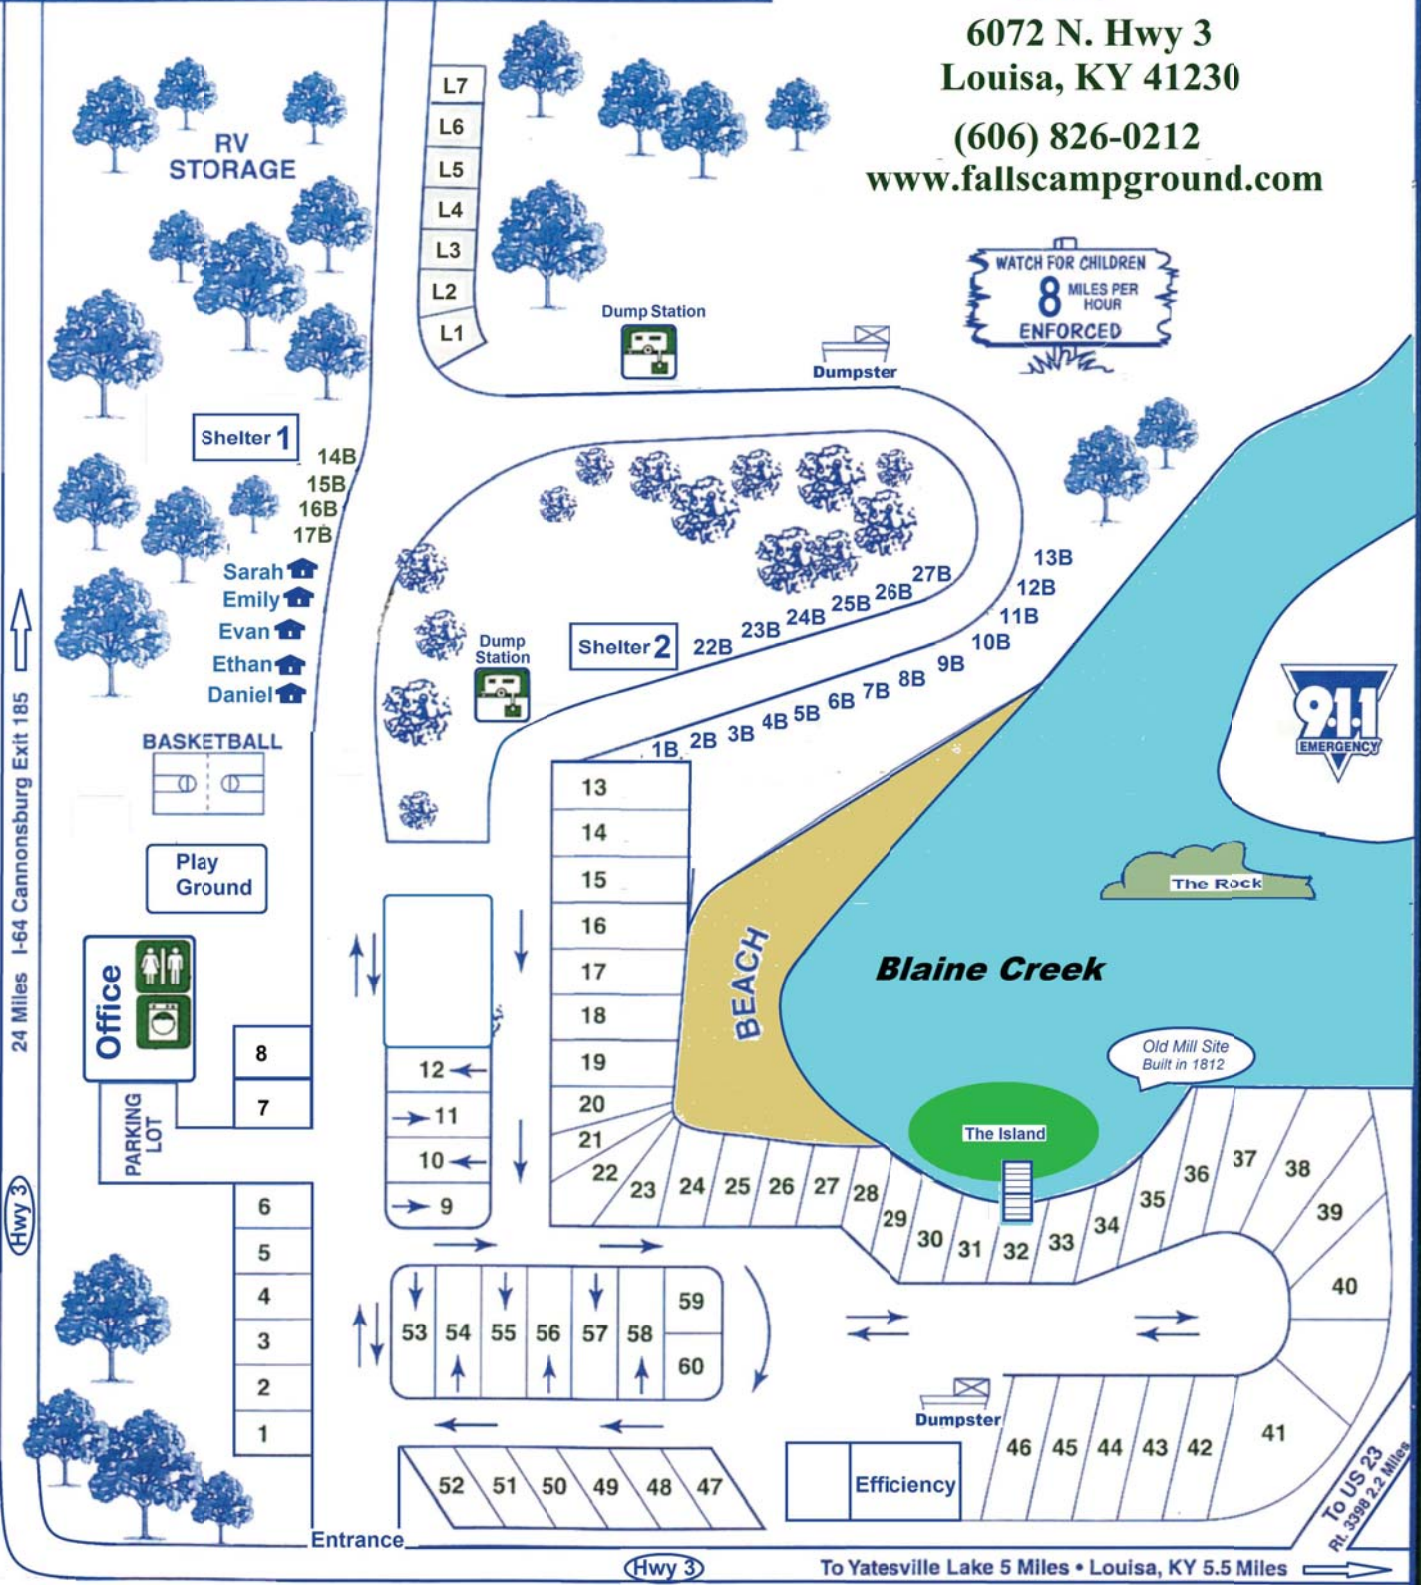

# Falls Campground

6072 N. Hwy 3  
 Louisa, KY 41230

(606) 826-0212  
[www.fallscampground.com](http://www.fallscampground.com)

24 Miles I-64 Cannonsburg Exit 185

Hwy 3

Hwy 3

To Yatesville Lake 5 Miles • Louisa, KY 5.5 Miles

To US 23  
 Rt. 3389 2.2 Miles